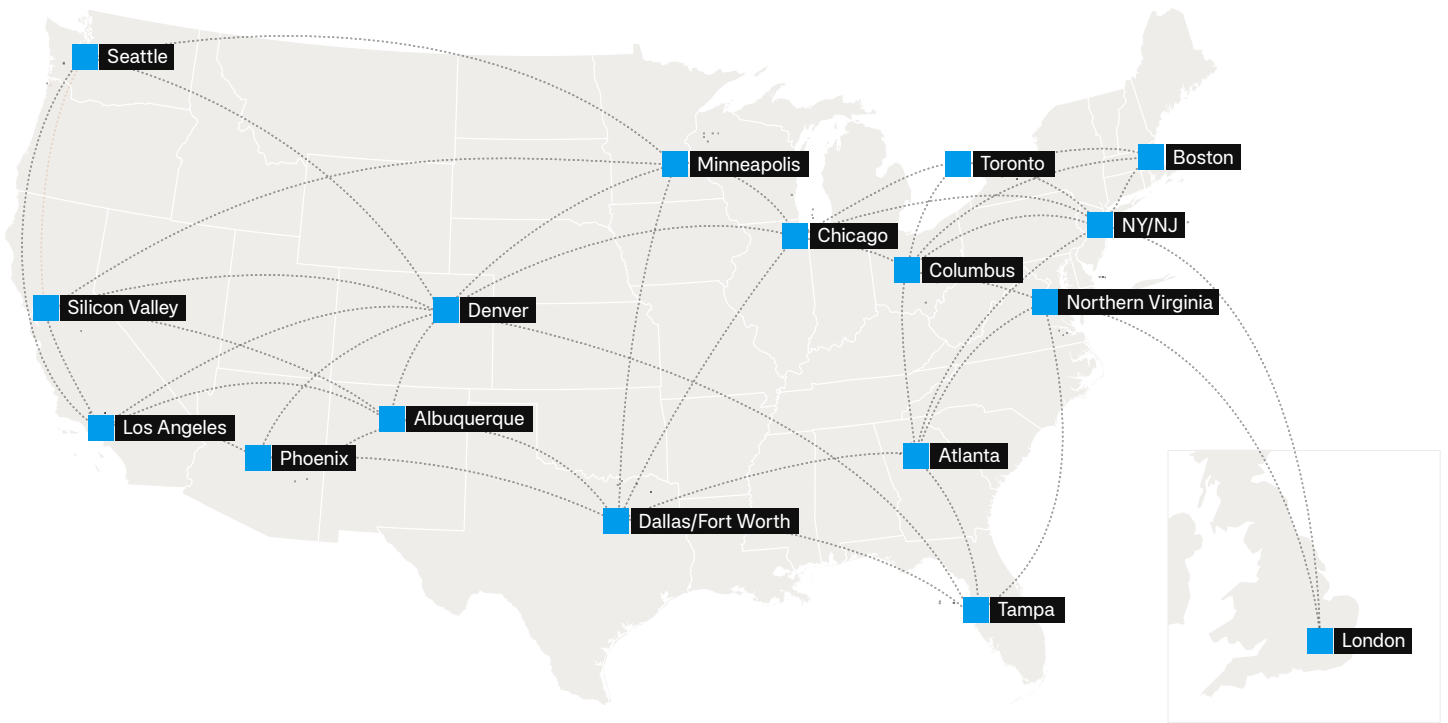

Over two thousand customers trust us to provide scalable, reliable, and sustainable data center solutions. We offer the space and power you need today, with the infrastructure to support your growth tomorrow.

72 Data Center Locations

1.9M Square Feet of Space

400 Megawatts of Power

50K+ Cross Connects

Whatever you need,
we are here to help.

If you need any assistance with pricing or scheduling a tour, please email us at or call us. We look forward to working with you.

sales@centersquaredc.com

1-855-699-8372

CENTERSQUARE

centersquaredc.com | © 2024 Centersquare. All rights reserved.